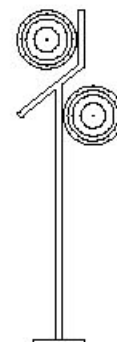

art. 820/P
Italamp Studio

ellepi

dimensioni - dimensions
Ø53 - H170 / Ø21" - H67"

lampadine - bulbs
Eco Alogena / Eco Halogen 2x30w - E14
Energy saving 2x8w - E14
LED 2x4w - E27

diffusore - shade
vetro satinato - satin glass

finitura - finishes
bronzo - bronzed

Correlati - Related