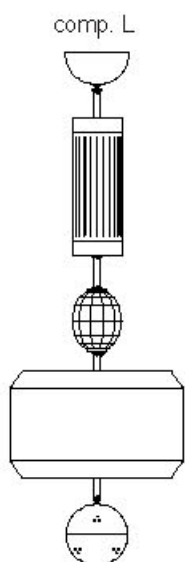

odette odile