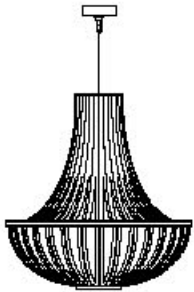

soon

dimensioni - dimensions
Ø70 - H73 / Ø27" - H28"

lampadine - bulbs
Eco Alogena/Eco Halogen 8x20w - G9
LED 8x2.5w - G9

diffusore - shade
pvc - pvc

dettagli - details
Swarovski®Elements

finitura - finishes
bianco opaco - matt white