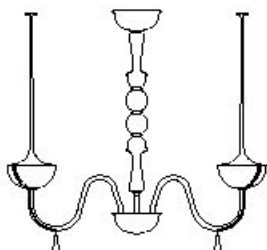

Energy saving 3x15w - E27

LED 3x10w - E27

diffusore - shade

metallo, metacrilato - metal, methacrylate

finitura - finishes

soft touch bianco - white soft touch

drops

dimensioni - dimensions