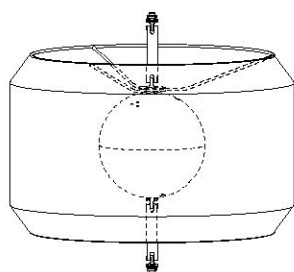

cod. 2360/P

dimensioni - dimensions
 $\varnothing 70 - H44 / \varnothing 27'' - H17''$

lampadine - bulbs
8x4w Led
diffusore - shade
tessuto - fabric
finitura - finishes
nichel, cdf - nickel, iron grey

cod. 2360/I

dimensioni - dimensions
 $\varnothing 20 - H28 / \varnothing 8'' - H11''$

lampadine - bulbs
2x4W Led
diffusore - shade
cristallo - crystal
finitura - finishes
nichel, cdf - nickel, iron grey
corpo - frame
rosso, teak, nero - red, teak, black

cod. 2360/H

dimensioni - dimensions
 $\varnothing 12 - H10 / \varnothing 5'' - H4''$

lampadine - bulbs
1x3,6W Led
finitura - finishes
nichel, cdf - nickel, iron grey
corpo - frame
rosso, teak, nero - red, teak, black