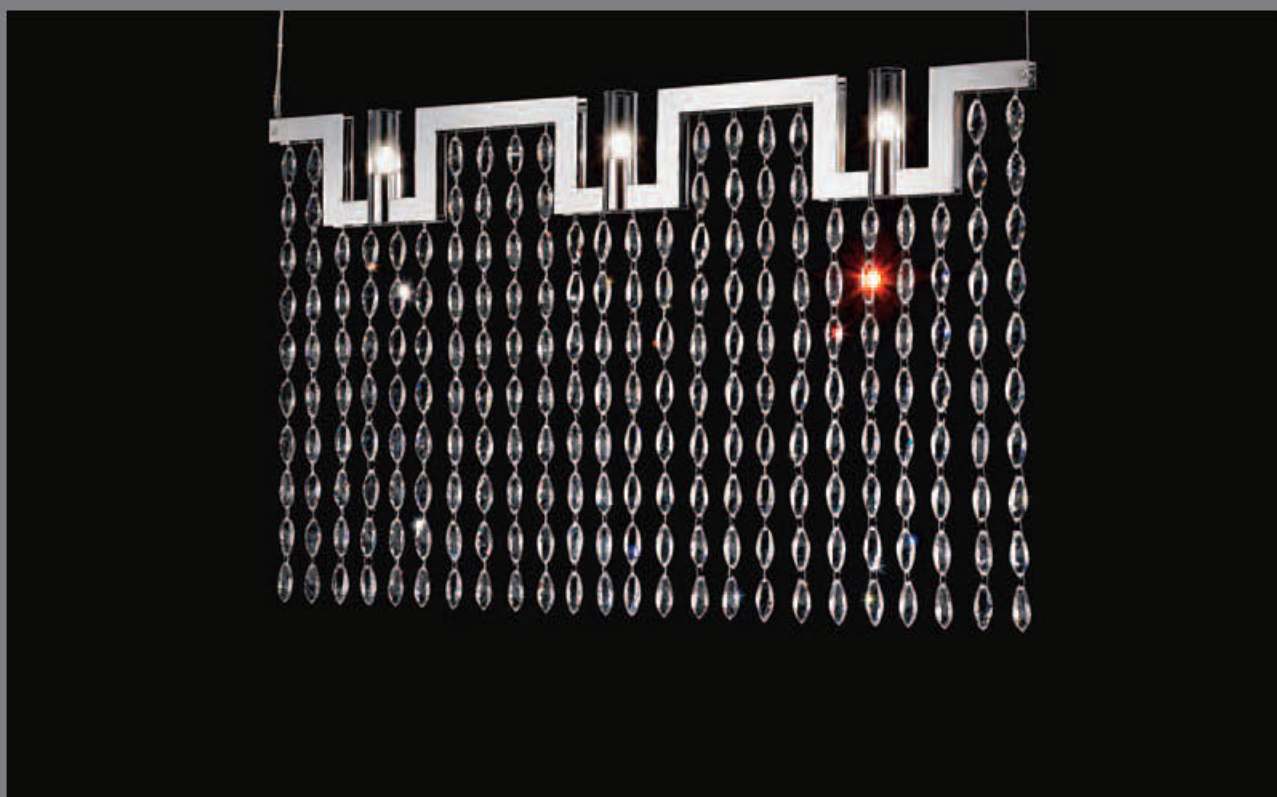

finitura - finishes

cromo - chrome