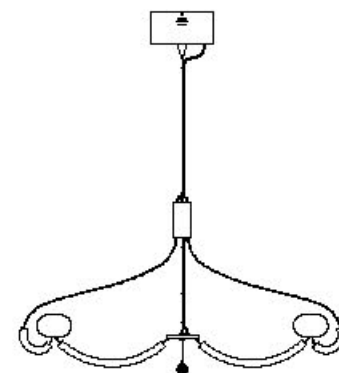

dimensioni - dimensions
Ø94 - H53 / Ø37" - H21"

lampadine - bulbs
Eco Alogena/Eco Halogen 16x14w - G4

diffusore - shade
vetro satinato - satin glass

pendagliera - drops and beads
Swarovski® Elements

finitura - finishes
cromo - chrome