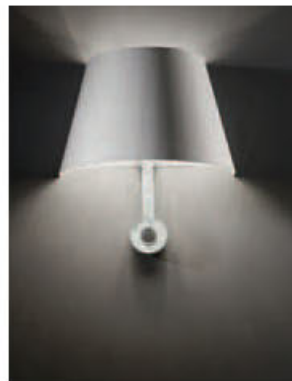

791/AP
pag 270