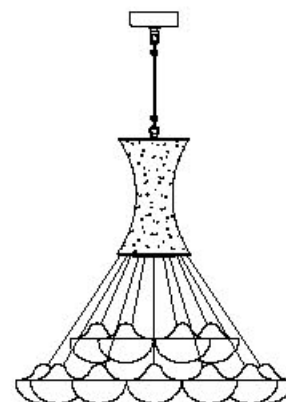

art. 2325/80

M. Graffeo, R. Vitadello, S. Traverso

bonton

dimensioni - dimensions
Ø80 - H76 / Ø31" - H30"

lampadine - bulbs
Energy saving 1x20w - E27 Par38

diffusore - shade
tessuto ramato - fabric embroidered in copper thread

pendagliera - drops and beads
vetro rosso - red glass

finitura - finishes
antracite - anthracite

Correlati - Related