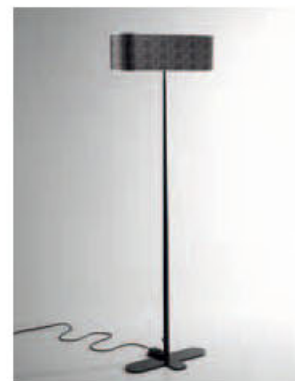

2325/P
pag 348