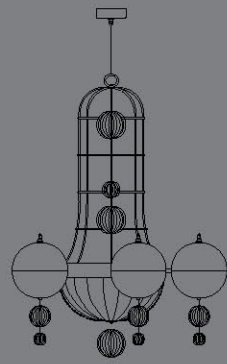

2370/100
pag 60