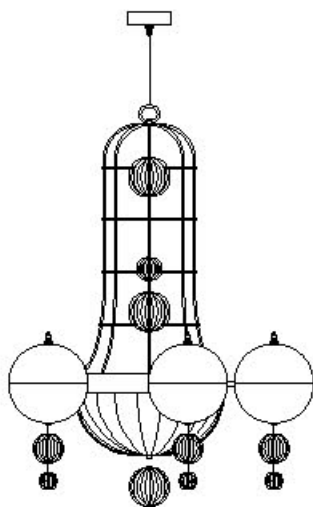

finitura - finishes
cromo - chrome

bonton

dimensioni - dimensions

Ø35 - H100 / Ø14" - H39"

lampadine - bulbs

Energy saving 1x20w - E27 Par38

diffusore - shade

tessuto ramato - fabric embroidered in copper thread

art. 2325/80

M. Graffeo, R. Vitadello, S. Traverso

bonton

dimensioni - dimensions
 Ø80 - H76 / Ø31" - H30"

lampadine - bulbs
 Energy saving 1x20w - E27 Par38

diffusore - shade
 tessuto ramato - fabric embroidered in copper thread

odette odile

dimensioni - dimensions
Ø70 - H210 / Ø27" - H83"

lampadine - bulbs
energy saving 22w LED

diffusore - shade
tessuto, vetro, cristallo - fabric, glass, crystal

finitura - finishes
nichel - nickel

vetro - glass

manoj

dimensioni - dimensions
Ø100 - H123 / Ø39" - H48"

lampadine - bulbs

Eco Alogena / Eco Halogen 9x33w G9+15x4w led
Energy saving 9x2,5w led G9 + 15x4w led

diffusore - shade

vetro rosso - red glass