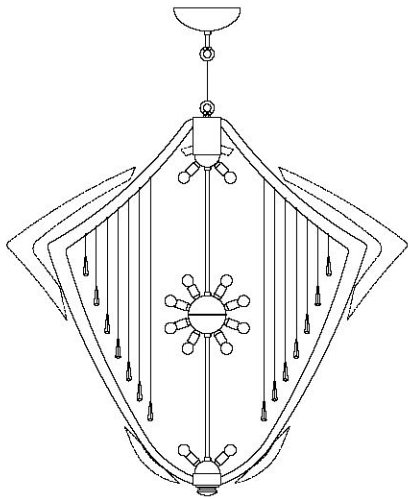

fenice

dimensioni - dimensions
Ø150 - H150 / Ø59" - H59"

lampadine - bulbs
Eco Alogena/Eco Halogen 40x30w - E14
Energy saving 40x8w - E14
LED 40x4w - E14

pendagliera - drops and beads
Swarovski®Elements

finitura - finishes
cromo - chrome