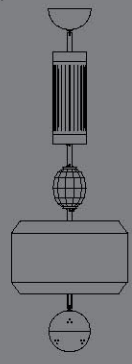

2360 Comp. L
pag 54