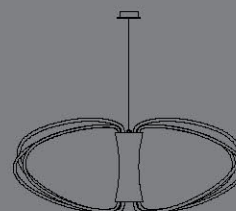

480/100
pag 116