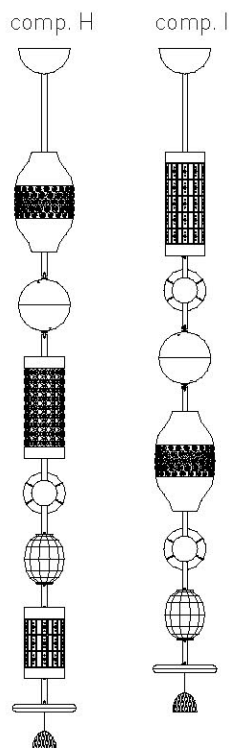

odette odile

dimensioni - dimensions

comp. H bianca - white: Ø32 - H300 / Ø12" - H118"

comp. I nera - black: Ø32 - H280 / Ø12" - H110"

lampadine - bulbs

comp. H: energy saving 38,6w Led

comp. I: energy saving 34,6w Led

diffusore - shade

cristallo, vetro - crystal, glass

dettagli - details

ceramica, pelle, Swarovski@Elements - ceramic, leather, Swarovski@Elements

finitura - finishes

comp. H: nichel - nickel

comp. I: canna di fucile - iron grey