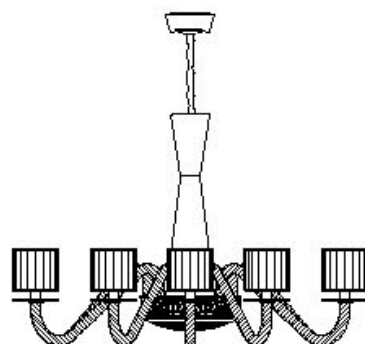

cromo - chrome

pendagliera - drops and beads

vetro - glass

dettagli - details

Swarovski@Elements

metropolitan

dimensioni - dimensions
Ø110 - H80 / Ø39" - H31"

lampadine - bulbs
Eco Alogena/Eco Halogen 16x30w - E14
Energy saving 16x8w - E14
LED 16x4w - E14