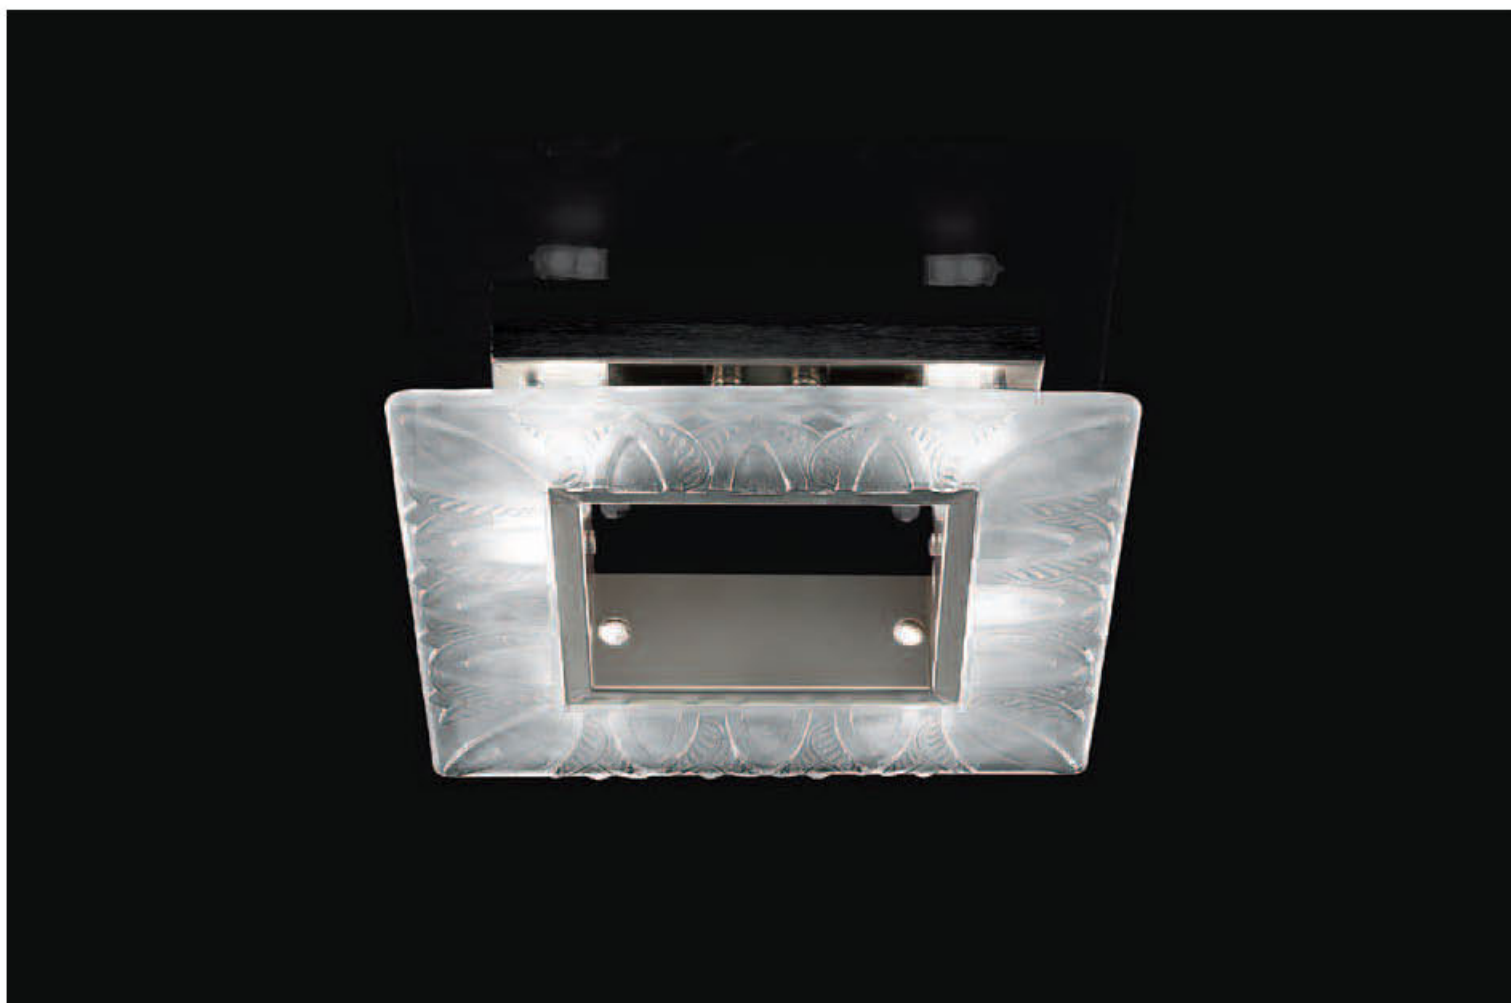

The Hole

dimensioni - dimensions
Ø30x30 - Sp8 / Ø12"x12" - D3"

lampadine - bulbs
Eco Alogena / Eco Halogen 6x20w - G9
LED 6x2.5w - G9

diffusore - shade
vetro satinato - satin glass

finitura - finishes
cromo spazzolato - brushed chrome