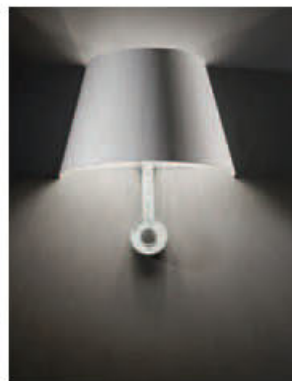

791/AP
pag 270