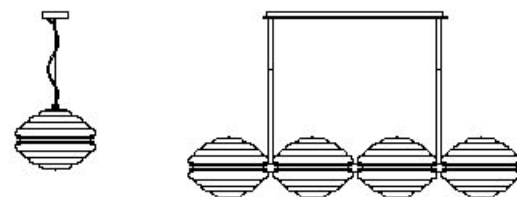

art. 820/30 - 820/S
M. Graffeo

ellepi

dimensioni - dimensions

820/30: Ø30 - H23 / Ø12" - H9"

820/S: L126x66 - H23 / W49"x26" - H9"

Lampadine - bulbs

820/30: Eco Alogena/Eco Halogen 1x30w - E14
LED 1x4w - E14

820/S: Eco Alogena/Eco Halogen 8x30w - E14
Energy saving 8x8w - E14
LED 8x4w - E14

diffusore - shade

vetro satinato - satin glass

finitura - finishes

bronzo, cromo - bronzed, chrome

dettagli/details

cromo + Swarovski®Elements - chrome + Swarovski®Elements

Correlati - Related