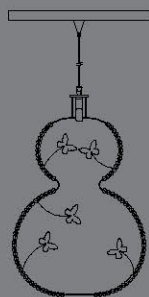

brilliant

hanging

T801/S
pag 136