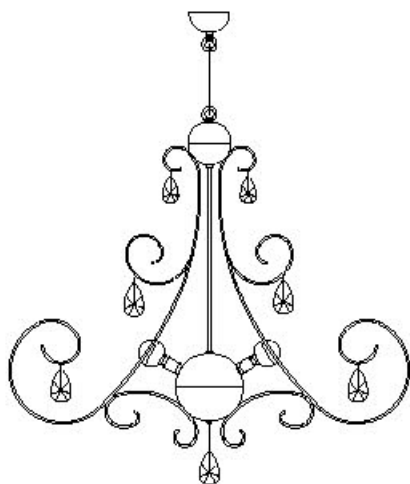

lira

dimensioni - dimensions

744/6: Ø63 - H60 / Ø24" - H25"

744/12: Ø150 - H127 / Ø59" - H50"

lampadine - bulbs

744/6: Incandescenza / Incandescent 6x40w - E14

Energy saving 6x8w - E14

LED 6x4w - E14

744/12: Eco Alogena/Eco Halogen 12x42w - E27

Energy saving 12x20w - E27

LED 12x10w - E27

pendagliera - drops and beads

744/6: Swarovski®Elements, vetro - Swarovski®Elements, glass

744/12: vetro - glass

finitura - finishes

cromo - chrome

corpo - frame

metallo - metal