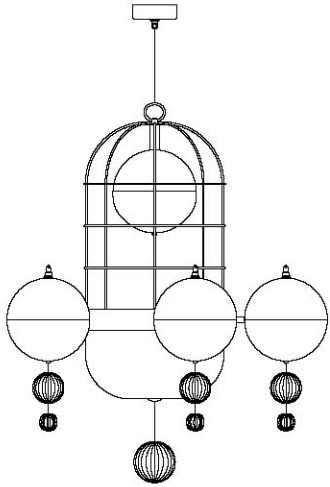

odette odile

dimensioni - dimensions
Ø70 - H210 / Ø27" - H83"

lampadine - bulbs
energy saving 22w LED

diffusore - shade
tessuto, vetro, cristallo - fabric, glass, crystal

finitura - finishes
nichel - nickel

odette odile

dimensioni - dimensions
Ø70 - H90 / Ø28" - H35"

lampadine - bulbs

Eco Alogena/Eco Halogen 4x70w E27

Florescente/ fluorescent 4x20w E27

Energy saving 4x10w Led E27

diffusore - shade

tessuto - fabric

corpo - frame

ceramica - ceramic

finitura - finishes

nichel - nickel

accensione - switch

sensor touch

manish

dimensioni - dimensions
Ø100 - H110 / Ø39" - H43"

vetro - glass

manoj

dimensioni - dimensions
Ø100 - H123 / Ø39" - H48"

lampadine - bulbs

Eco Alogena / Eco Halogen 9x33w G9+15x4w led
Energy saving 9x2,5w led G9 + 15x4w led

diffusore - shade

vetro rosso - red glass