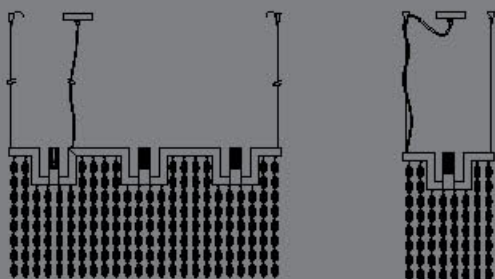

waldorf

dimensioni - dimensions

T1100/S: Ø100x3 - H48 / Ø39"x2" - H19"

T1100/35: Ø34x34 - H48 / Ø13"x13" - H19"

lampadine - bulbs

T1100/S: Eco Alogena/Eco Halogen 3x33w - G9
LED 3x2.5w - G9

T1100/35: Eco Alogena/Eco Halogen 4x33w - G9
LED 4x2.5w - G9

diffusore - shade

vetro - glass

pendagliera - drops and beads

Swarovski®Elements

finitura - finishes

cromo - chrome