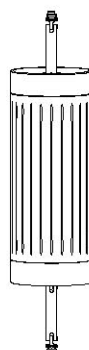

cod. 2360/DC/DL

dimensioni - dimensions
 $\varnothing 20 - H36/52 / \varnothing 8'' - H14''/20''$

lampadine - bulbs
4x4w Led / 6x4w Led
diffusore - shade
vetro - glass
finitura - finishes
nichel, cdf - nickel, iron grey