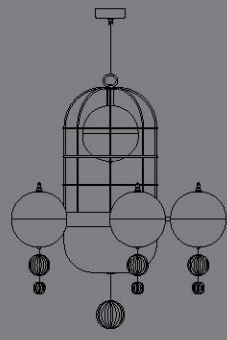

2365/100
pag 58