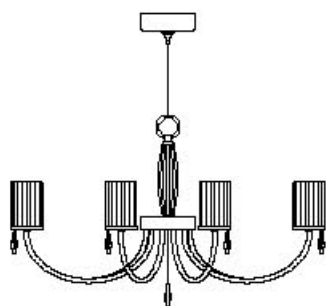

dorado

dimensioni - dimensions
Ø70 - H43 / Ø27" - H17"

lampadine - bulbs

Eco Alogena/Eco Halogen 12x33w - G9
LED 12x2,5w - G9

diffusore - shade

vetro satinato - satin glass

pendagliera - drops and beads

Swarovski®Elements

finitura - finishes

nichel - nickel

Correlati - Related