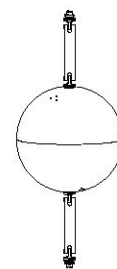

cod. 2360/F

dimensioni - dimensions
 $\varnothing 26 - H28 / \varnothing 10'' - H11''$

lampadine - bulbs
6x4W Led
finitura - finishes
nichel, cdf - nickel, iron grey