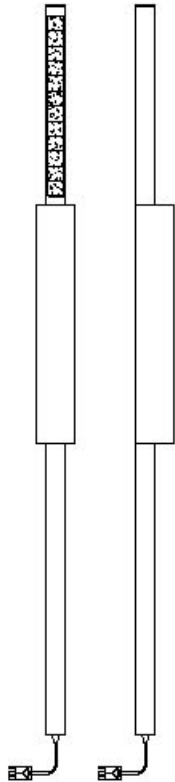

finitura - finishes
nichel - nickel

dettagli - details
pelle - leather

storcia

dimensioni - dimensions
 Ø10 - L195 - Sp10 / Ø4" - W77" - D4"

lampadine - bulbs
 Energy saving 1x55w 2G11

diffusore - shade
 tessuto - fabric