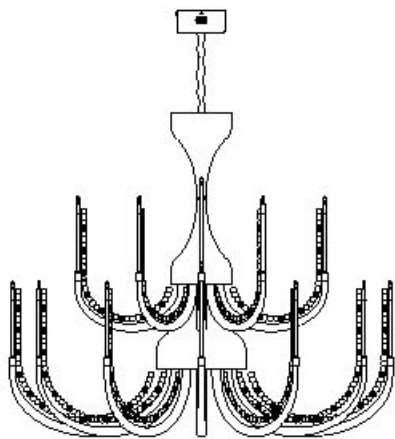

sensai

dimensioni - dimensions
Ø110 - H93 / Ø43" - H36"

lampadine - bulbs

Eco Alogena/Eco Halogen 18x14w - G4

pendagliera - drops and beads

Swarovski®Elements, vetro - Swarovski®Elements, glass

finitura - finishes