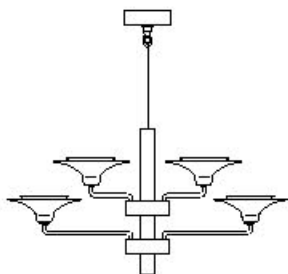

flame

dimensioni - dimensions

Ø81 - H42 / Ø32" - H16"

lampadine - bulbs

Eco Alogena/Eco Halogen 12x33w - G9
LED 12x2.5w - G9

diffusore - shade

vetro satinato / rosso - satin glass / red

finitura - finishes

rosso - red

Correlati - Related