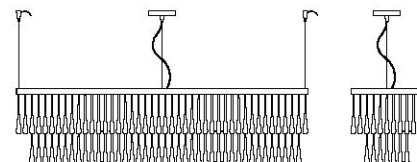

finitura - finishes

rosso - red

Correlati - Related

aldo

dimensioni - dimensions
L120x30 - H30 / W47"x21" - H12"

lampadine - bulbs
Eco Alogena/Eco Halogen 6x20w - G9
LED 6x2.5w - G9

pendagliera - drops and beads
vetro - glass