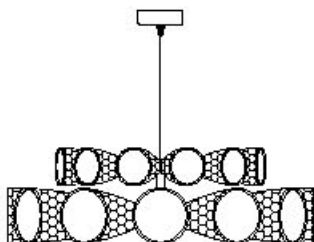

dimensioni - dimensions
Ø20/30 - H75/90 / Ø8"/12" - H29"/35"

lampadine - bulbs
Eco Alogena/Eco Halogen 3/6x14w - G4
LED 3/6x2.5w - G4

diffusore - shade
vetro - glass

finitura - finishes
cromo - chrome

dettagli - details
Swarovski® Elements

cheers

dimensioni - dimensions

2400/12: Ø80 - H14 / Ø32" - H6"

2400/12+12: Ø80 - H25 / Ø32" - H10"

lampadine - bulbs

2400/12: Eco Alogena/Eco Halogen 12x20w - G9

LED 12x2.5w - G9

2400/12+12: Eco Alogena/Eco Halogen 24x20w - G9